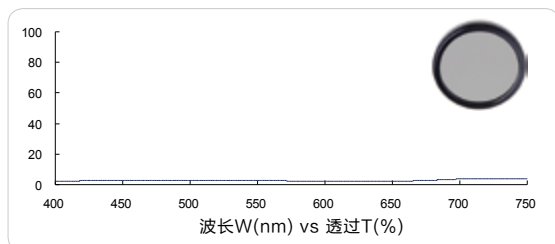

#### ND series – Standard machine vision filters

减光镜 (Neutral density (ND), FS03-ND2G)

减光镜 (Neutral density (ND), FS03-ND4G)

减光镜 (Neutral density (ND), FS03-ND8G)

减光镜 (Neutral density (ND), FS03-ND16G)

减光镜 (Neutral density (ND), FS03-ND32G)