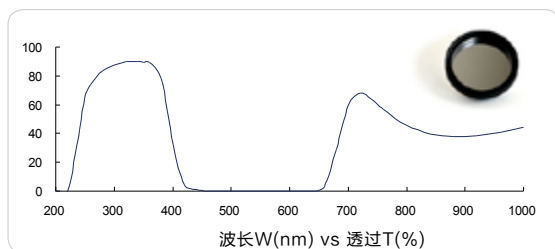

机器视觉标准滤镜之种类一 —— 带通系列

BP series- Standard machine vision filters

以下为成特公司最常规的波长：

Here is a list of our most typical wavelengths:

紫外带通 325nm (UV bandpass, FS01-BP325160)