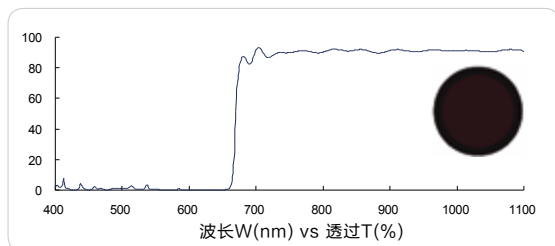

## LP series – Standard machine vision filters

红色长波通 650nm (Red longpass, FS01-LP650)

红色长波通 670nm (Red longpass, FS01-LP670)

红色长波通 670nm (Red longpass, FS03-LP670)

红色长波通 685nm (Red longpass, FS01-LP685)

红色长波通 685nm (Red longpass, FS03-LP685)