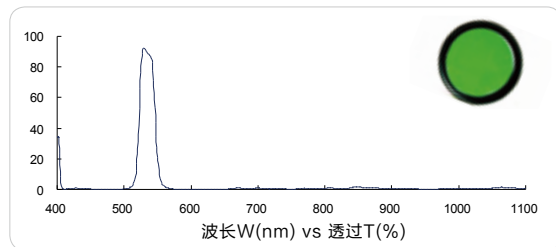

绿色带通 530nm (Green bandpass, FS03-BP53020)