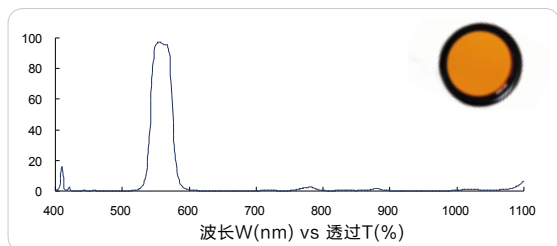

绿黄色带通 560nm (Green-Yellow bandpass, FS03-BP560)