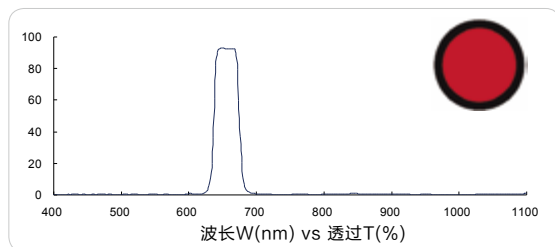

红色带通 650nm (Red bandpass, FS03-BP650)