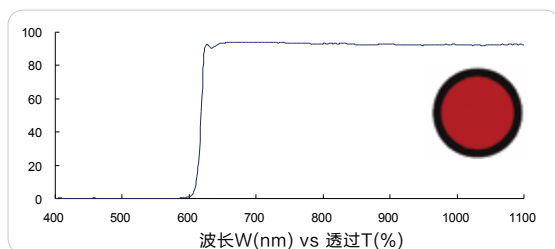

红色长波通 620nm (Red longpass, FS03-LP620)