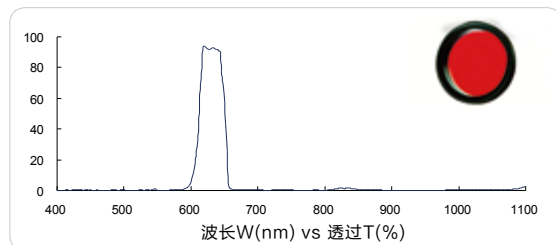

红色带通 635nm (Red bandpass, FS03-BP635)

以上数据供参考。成特公司有权在未预先通知的情况下随时作出更改。

All above data are for reference. Chenter reserves the rights of making any changes without prior notifications.