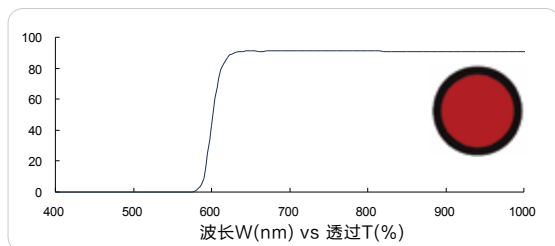

红色长波通 600nm (Red longpass, FS01-LP600)