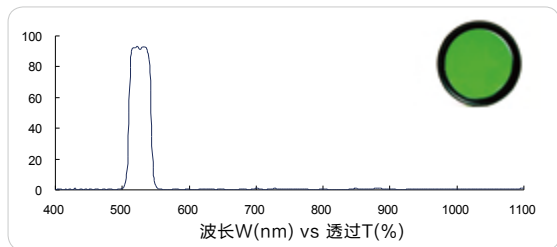

机器视觉标准滤镜之种类一 —— 带通系列

BP series – Standard machine vision filters

绿色带通 525nm (Green bandpass, FS03-BP525)