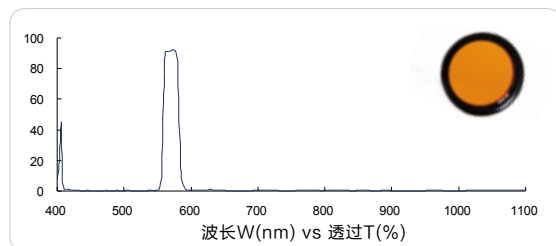

黄色带通 570nm (Yellow bandpass, FS03-BP57020)