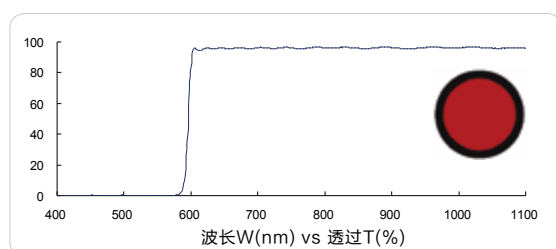

## LP series – Standard machine vision filters

橙色长波通 550nm (Orange longpass, FS01-LP550)

橙色长波通 565nm (Orange longpass, FS01-LP565)

橙红色长波通 580nm (Orange-Red longpass, FS01-LP580)

红色长波通 595nm (Red longpass, FS03-LP595)