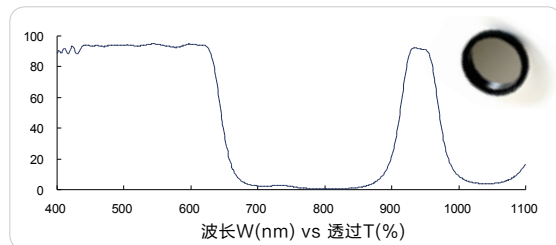

可见红外双带通 940nm (Dual bandpass, FS03-BPD94060)

成特公司提供其他更多波长的带通滤镜, 详情请联系我们。

Chenter has bandpass filters at other more wavelengths for options. Please feel free to contact us.

以上数据供参考。成特公司有权在未预先通知的情况下随时作出更改。

All above data are for reference. Chenter reserves the rights of making any changes without prior notifications.