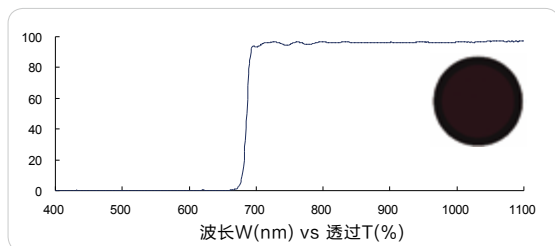

## LP series – Standard machine vision filters

红色长波通 650nm (Red longpass, FS01-LP650)

红色长波通 670nm (Red longpass, FS01-LP670)

红色长波通 670nm (Red longpass, FS03-LP670)

红色长波通 685nm (Red longpass, FS01-LP685)

红色长波通 685nm (Red longpass, FS03-LP685)