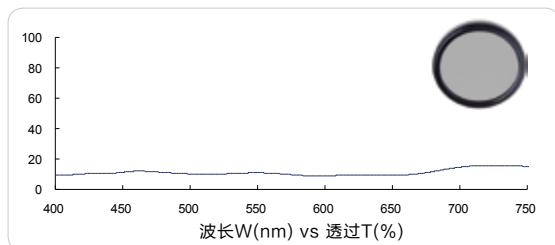

#### ND series – Standard machine vision filters

减光镜 (Neutral density (ND), FS03-ND2G)

减光镜 (Neutral density (ND), FS03-ND4G)

减光镜 (Neutral density (ND), FS03-ND8G)

减光镜 (Neutral density (ND), FS03-ND16G)

减光镜 (Neutral density (ND), FS03-ND32G)