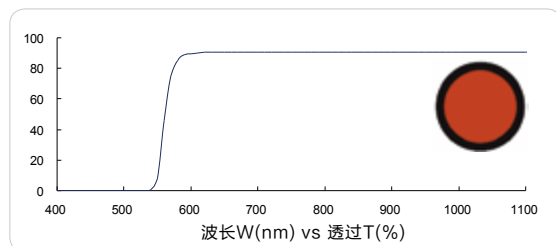

橙色长波通 565nm (Orange longpass, FS01-LP565)