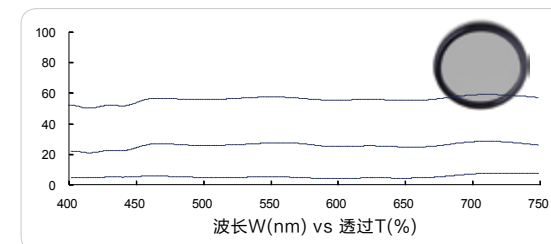

可调减光镜 (Adjustable neutral density (ND), FS03-NDAG)

以上数据供参考。成特公司有权在未预先通知的情况下随时作出更改。

All above data are for reference. Chenter reserves the rights of making any changes without prior notifications.