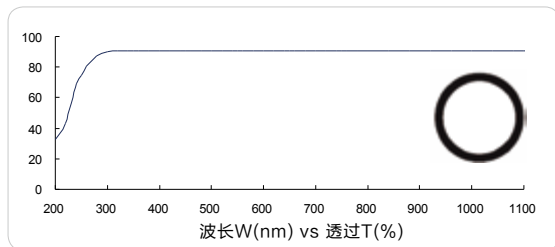

机器视觉标准滤镜之种类二 —— 长通系列

LP series – Standard machine vision filters

紫外长波通 220nm (UV longpass, FS01-LP220)