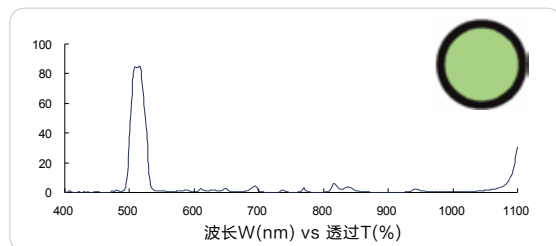

绿色带通 510nm (Green bandpass, FS03-BP51020)