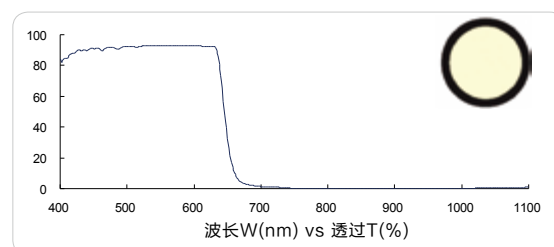

## SP series – Standard machine vision filters

短波通 510nm (Shortpass, FS03-SP510)

短波通 520nm (Shortpass, FS03-SP520)

短波通 530nm (Shortpass, FS03-SP530)

短波通 650nm (Shortpass, FS03-SP650)

短波通 715nm (Shortpass, FS03-SP715)