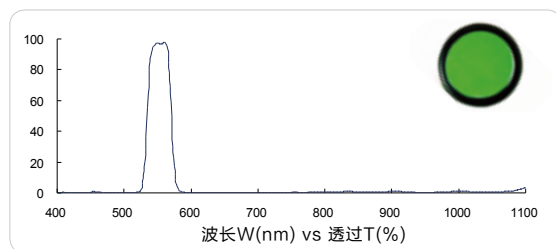

## BP series – Standard machine vision filters

绿色带通 525nm (Green bandpass, FS03-BP525)

绿色带通 530nm (Green bandpass, FS03-BP53020)

绿色带通 530nm (Green bandpass, FS03-BP53030)

绿色带通 550nm (Green bandpass, FS03-BP550)