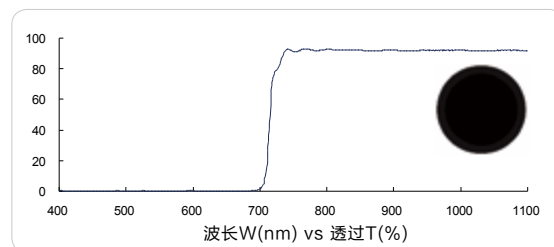

红外长波通 715nm (IR longpass, FS03-LP715)