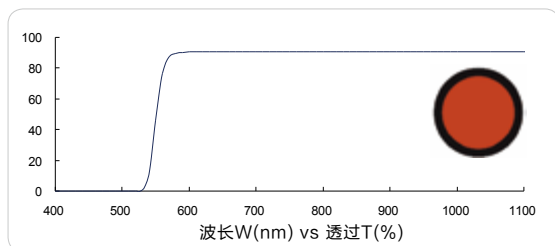

机器视觉标准滤镜之种类二 —— 长通系列

LP series – Standard machine vision filters

橙色长波通 550nm (Orange longpass, FS01-LP550)