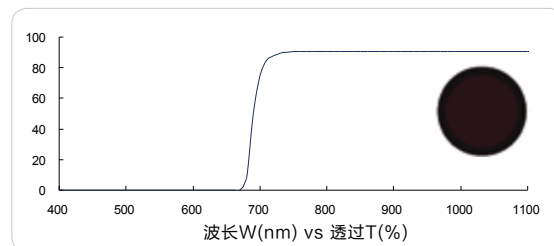

## LP series – Standard machine vision filters

红色长波通 650nm (Red longpass, FS01-LP650)

红色长波通 670nm (Red longpass, FS01-LP670)

红色长波通 670nm (Red longpass, FS03-LP670)

红色长波通 685nm (Red longpass, FS01-LP685)

红色长波通 685nm (Red longpass, FS03-LP685)