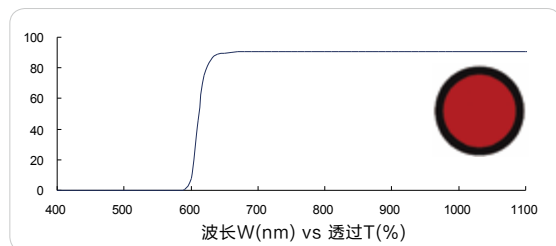

红色长波通 610nm (Red longpass, FS01-LP610)