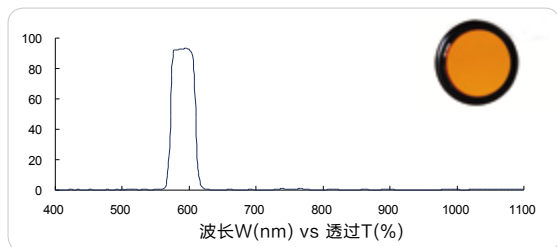

黄色带通 590nm (Orange bandpass, FS03-BP590)