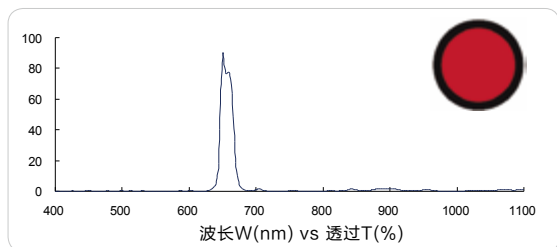

机器视觉标准滤镜之种类一 —— 带通系列

BP series- Standard machine vision filters

红色带通 650nm (Red bandpass, FS03-BP65020)