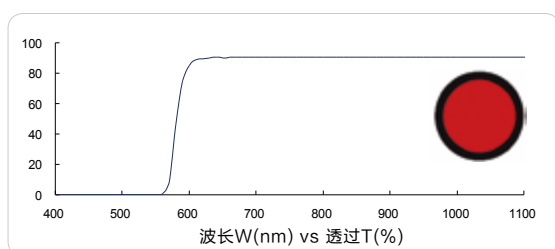

## LP series – Standard machine vision filters

橙色长波通 550nm (Orange longpass, FS01-LP550)

橙色长波通 565nm (Orange longpass, FS01-LP565)

橙红色长波通 580nm (Orange-Red longpass, FS01-LP580)

红色长波通 595nm (Red longpass, FS03-LP595)