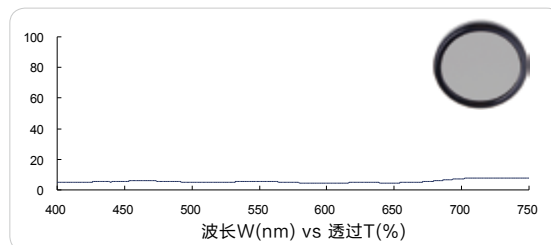

#### ND series – Standard machine vision filters

减光镜 (Neutral density (ND), FS03-ND2G)

减光镜 (Neutral density (ND), FS03-ND4G)

减光镜 (Neutral density (ND), FS03-ND8G)

减光镜 (Neutral density (ND), FS03-ND16G)

减光镜 (Neutral density (ND), FS03-ND32G)