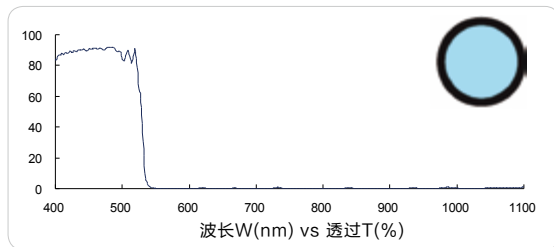

## SP series – Standard machine vision filters

短波通 510nm (Shortpass, FS03-SP510)

短波通 520nm (Shortpass, FS03-SP520)

短波通 530nm (Shortpass, FS03-SP530)

短波通 650nm (Shortpass, FS03-SP650)

短波通 715nm (Shortpass, FS03-SP715)