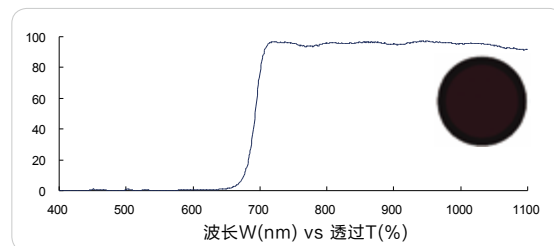

红色长波通 695nm (Red longpass, FS03-LP695)