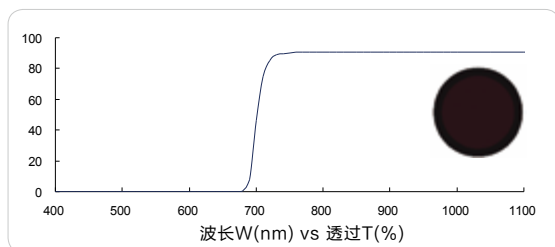

红色长波通 700nm (Red longpass, FS01-LP700)