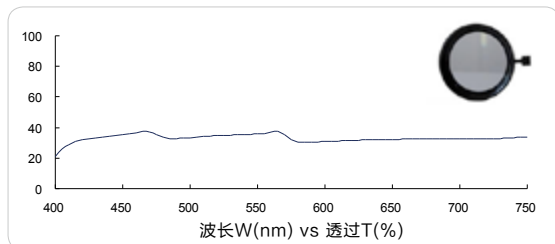

机器视觉标准滤镜之种类四 —— 偏振系列

PR series – Standard machine vision filters

线偏振镜 (Linear polarizer, FS03-PLR)