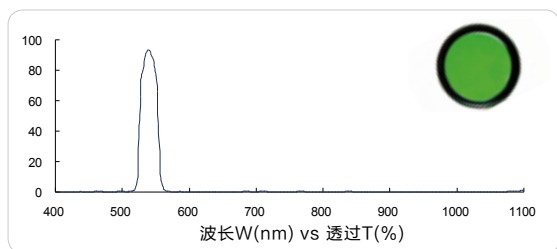

## BP series – Standard machine vision filters

绿色带通 525nm (Green bandpass, FS03-BP525)

绿色带通 530nm (Green bandpass, FS03-BP53020)

绿色带通 530nm (Green bandpass, FS03-BP53030)

绿色带通 550nm (Green bandpass, FS03-BP550)