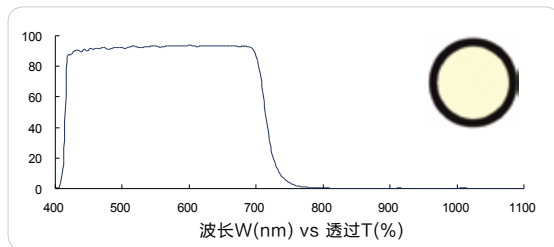

## SP series – Standard machine vision filters

短波通 510nm (Shortpass, FS03-SP510)

短波通 520nm (Shortpass, FS03-SP520)

短波通 530nm (Shortpass, FS03-SP530)

短波通 650nm (Shortpass, FS03-SP650)

短波通 715nm (Shortpass, FS03-SP715)