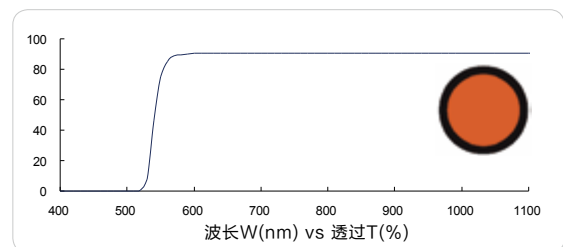

橙色长波通 535nm (Orange longpass, FS01-LP535)

以上数据供参考。成特公司有权在未预先通知的情况下随时作出更改。

All above data are for reference. Chenter reserves the rights of making any changes without prior notifications.