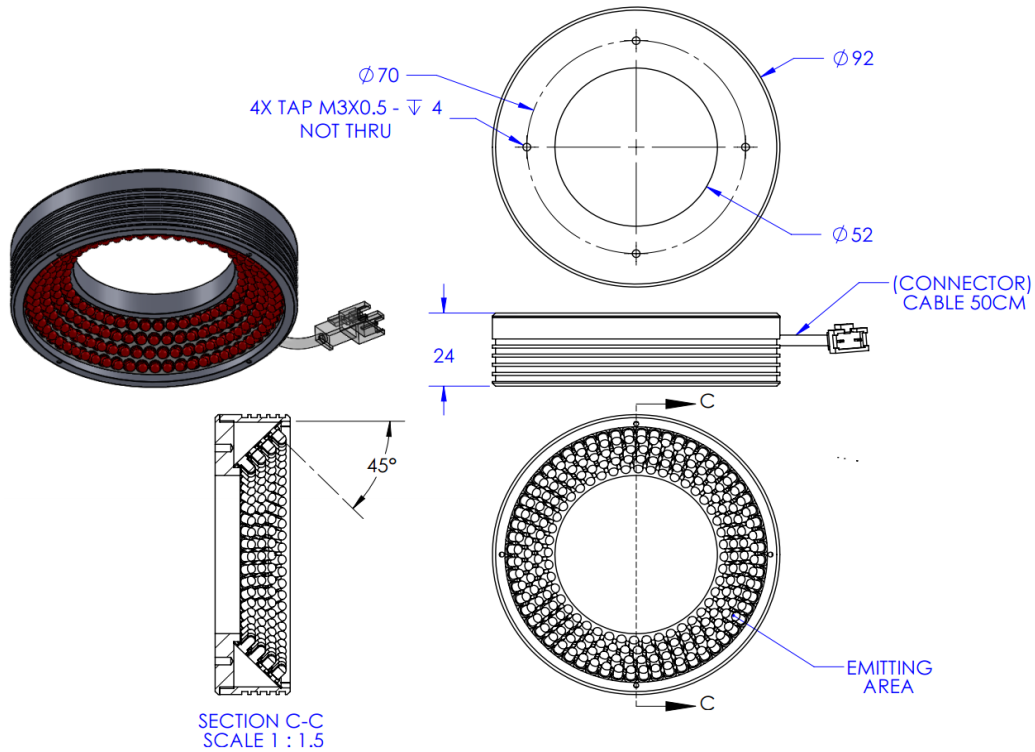

### Lighting Dimension

Mechanical Information	
Casing Material	Aluminium
Storage Temperature Range	Temp 0 - 45°C, Humidity 20-85%
Weight	200 g
Length / Outer Diameter	92 mm
Width / Inner Diameter	52 mm
Thickness / Height	24 mm